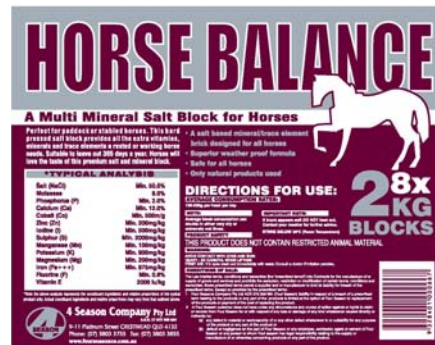

HORSE BALANCE

A Multi Mineral Salt block for Horses

A Salt based mineral / trace element brick designed for all horses
Superior weather proof formula

- Safe for all horses
Only natural products used

Perfect for paddock or stabled horses. This Hard pressed salt block provides all the extra vitamins, minerals and trace elements a rested or working horse needs. Suitable to leave out 365 days a year. Horses will love the taste of this premium salt and mineral block.

Average Consumption rates:

100g to 200g per day per head

Note: Average block consumption can double in poor conditions.

*TYPICAL ANALYSIS

Salt (NaCl)	Min.50.0%
Molasses	8.0%
Phosphorus (P)	Min. 2.0%
Calcium (Ca)	Min.12.0%
Cobalt (Co)	Min. 500m/g
Zinc (Zn)	Min. 200mg/kg
Iodine (I)	Min. 500mg/kg
Sulphur (S)	Min.2000mg/kg
Manganese (Mn)	Min. 100mg/kg
Potassium (K)	Min. 900mg/kg
Magnesium (Mg)	Min. 200mg/kg
Iron (Fe+++)	Min. 975mg/kg
Fluorine (F)	Max. 0.8%
Vitamin E	2000 iu/kg

Note: The above analysis represents the constituent ingredients and relative proportions of the typical product only. Actual constituent ingredients and relative proportions may vary from that outlined above.